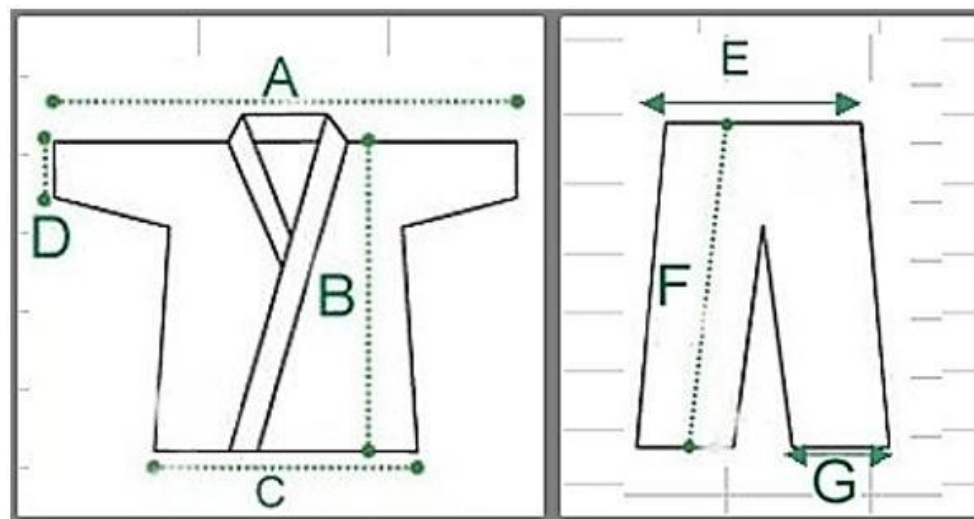

**RECOMMENDED MARTIAL ARTS UNIFORMS SIZES FOR AVERAGE AGE AND HEIGHT
SEE ACTUAL MEASUREMENTS BELOW**

UNIFORM SIZE	APPROX. AGE GUIDE	HEIGHT IN CENTIMETER
00000/90	3 Years	85 - 95cms
0000/100	4 Years	95 - 105cms
000/110	4 - 5 Years	105 - 115cms
00/120	6 - 7 Years	115 - 125cms
0/130	8 – 9 Years	125 - 135cms
1/140	11 – 12 Years	135 - 145cms
2/150	12 – 13 Years	145 - 155cms
3/160	14 Years small adult	155 - 165cms
4/170	Average adult	165 - 175cms
5/180	Average to large adult	175 - 185cms
6/190	XL adult	185 - 195cms
7/200	XXL adult	195-210cms

LIGHTWEIGHT POLY/COTTON KARATE GI – BLACK OR WHITE

ALL MEASUREMENTS IN CENTIMETRES

JACKET	00000/90	0000/100	000/110	00/120	0/130	1/140	2/150	3/160	4/170	5/180	6/190	7/200
A	101	103	107	111	124	128	141	152	166	170	179	183
B	42	45	48	58	62	66	72	79	84	87	92	98
C	39	40	42	45	49	53	56	62	68	69	71	78
D	15	16	16	16	17	18	19	20	22	23	24	24.5
E*	36+	38+	41+	48+	50+	54+	55+	65+	66+	68+	72+	74+
F	66	68	71	74	80	88	92	102	107	111	114	120
G	17	18	19	20	23	23	25	26	28	29	30	31

JIU JITSU GI'S ALL MEASUREMENTS IN CENTIMETRES

If you are new to Jiu Jitsu be aware of the different way they fit. Karate gi's fit loosely to allow for a full range of movement and stretching.

Jiu Jitsu gi's are made to be very close fitting, jacket and pants should fit tightly to the body. Allow 5-10% for shrinkage.

KICKBOXING SHORTS – SIZE CHART SAME FOR ALL DESIGNS – MEASURED IN CENTIMETRES

	SMALL	MEDIUM	LARGE	X LARGE
Waist	65-70+	70-75+	75-80+	80-85+
Length	37	39.5	43	45
Side Splits	10	10	10	10
Across leg	35	35	37.5	39
Inside leg	9	9	9	9