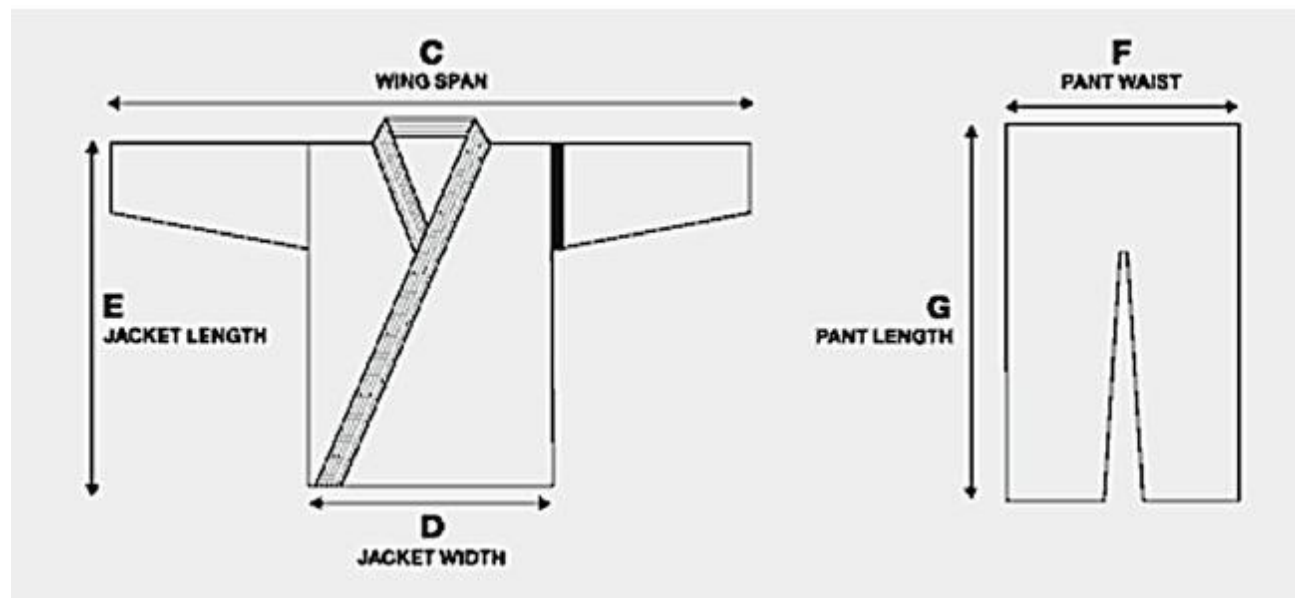

JIU JITSU GI'S ALL MEASUREMENTS IN CENTIMETRES

If you are new to Jiu Jitsu be aware of the different way they fit. Karate gi's fit loosely to allow for a full range of movement and stretching.

Jiu Jitsu gi's are made to be very close fitting, jacket and pants should fit tightly to the body. Allow 5-10% for shrinkage.