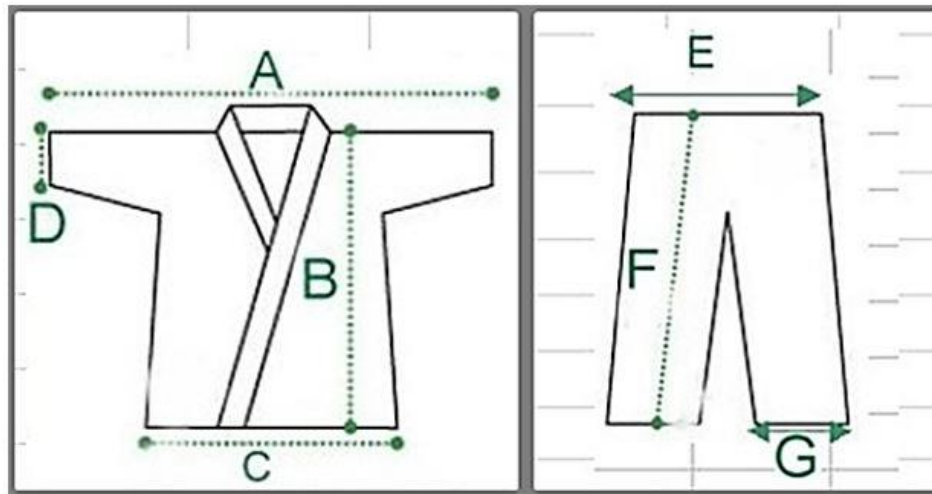

CANVAS KARATE GI'S 10OZ, 12OZ, 14OZ & 16OZ.

ALL MEASUREMENTS IN CENTIMETRES

JACKET	3/160	4/170	5/180	6/190	7/200
A	141	151	161	171	181
B	75	80	85	90	95
C	62	67	67	68	69
D	18	21	21	21	22
Pants					
E	62	64	66	68	
F	97	106	111	113	115
G	25	27	27	27	29